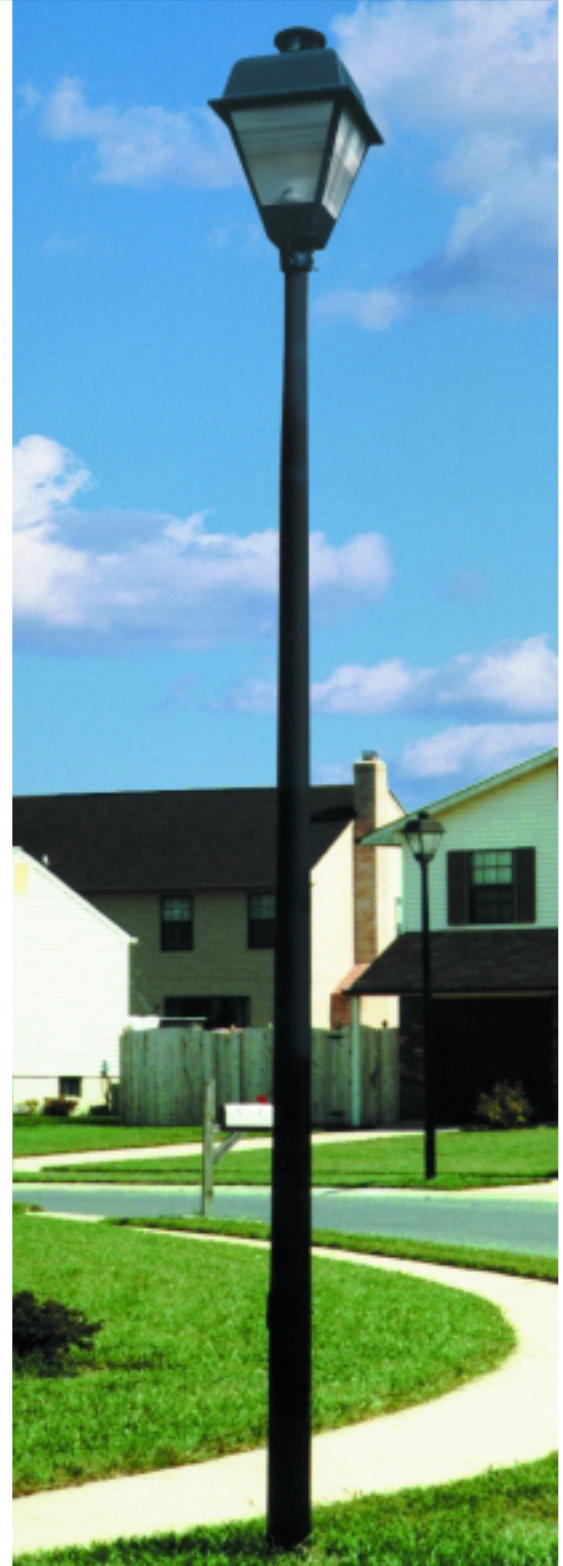

A PHI Company

Traditional Lighting

Traditionaire

Simple Elegance, Great Versatility

The Traditionaire is a proven favorite for adding a touch of style to meet virtually any lighting need. Reminiscent of the lanterns of colonial New England, this four-sided lamp's clean lines are complemented by its softly curved chimney. Its visual appeal is combined with energy efficiency for maximum lighting benefit.

Applications Walkways, streets, parking areas, open space

Lamp Source High pressure sodium (HPS)

Wattages 50, 70, 100, 150

Pole Style Standard 14-foot mounting height
(17-foot embedded fiberglass)

Lighting Distribution IES Type III (asymmetrical)